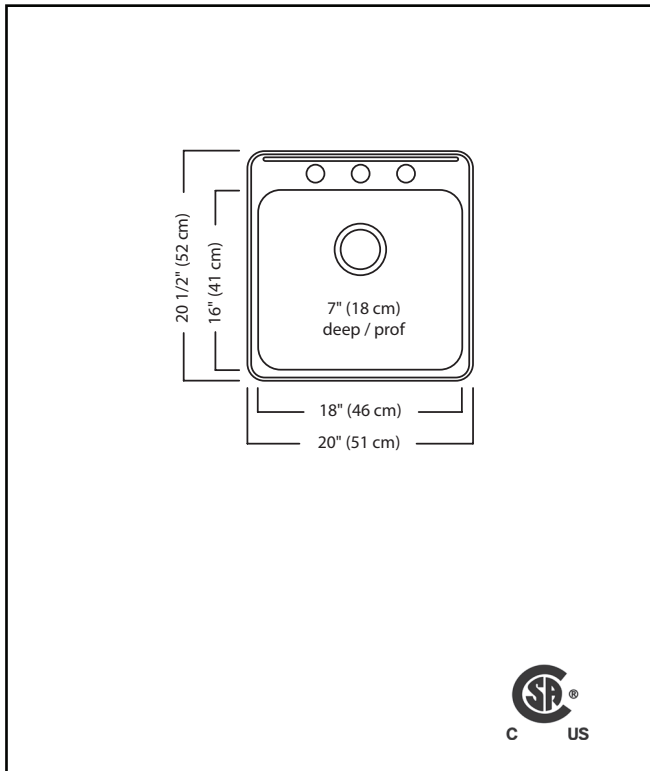

KINDRED

STEEL QUEEN

SINGLE BOWL 20 GAUGE TOPMOUNT/DROP IN

MODEL: QSL2020-7-3N (3 FAUCET HOLES)

MODEL: QSL2020-7-1N (1 FAUCET HOLE)

- ✓ EZ Torque hassle-free installation system that simplifies the installation process...just drop and drill
- ✓ Sound dampening system that reduces excess noise from running water and disposal vibration
- ✓ Rear off-set drain maximizes the usable bottom surface of the bowl while also creating extra cabinet space beneath the sink
- ✓ Resilient finish offers lasting durability

TECHNICAL FEATURES

OVERALL SINK SIZE (OD)	20 1/2" FB x 20" LR
BOWL SIZE (ID)	16" FB x 18" LR x 7" DP
MINIMUM CABINET SIZE	24"
MATERIAL	20 Gauge
CORNER RADIUS	50 mm
STAINLESS STEEL FINISH	Satin Finish with Mirror Finished Rim
DRAIN HOLE LOCATION	Rear
INSTALLATION TYPE	Topmount/Drop In
SOUND COATING	Undercoating
WEIGHT	9.2 lbs
WARRANTY	Limited Lifetime
COUNTRY OF ORIGIN	Canada